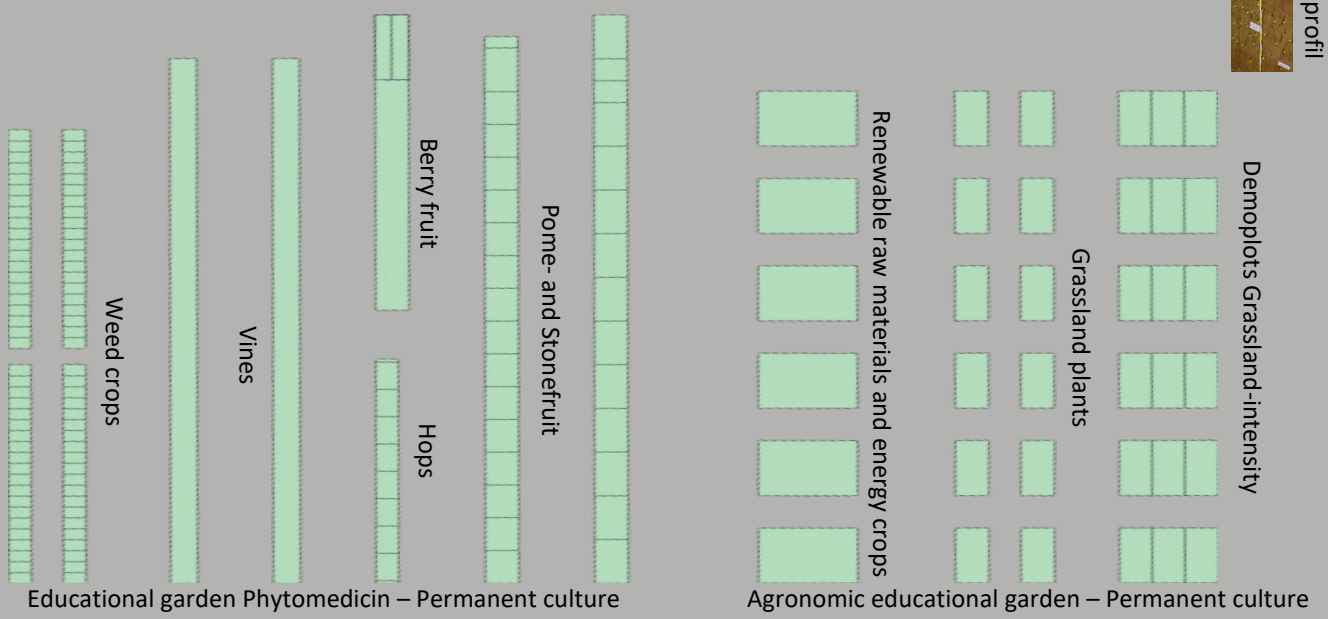

Overview Educational garden of Agriculture Sciences

The areas of arable crops and catch crops
Are rotated annually.

Educational garden of Agriculture Sciences
Agronomic educational garden 2025/2026

Forage crops

Oil-rich grains
Spring forms

Carbohydrate-rich grains
Spring forms

Carbohydrate-rich grains
Winter forms

Oil-rich grains
Winter forms

Protein-rich grains

Vegetables

Root and tuber crops

| |
|-------------------------|
| Red clover Tempus |
| Alsike clover Lomiai |